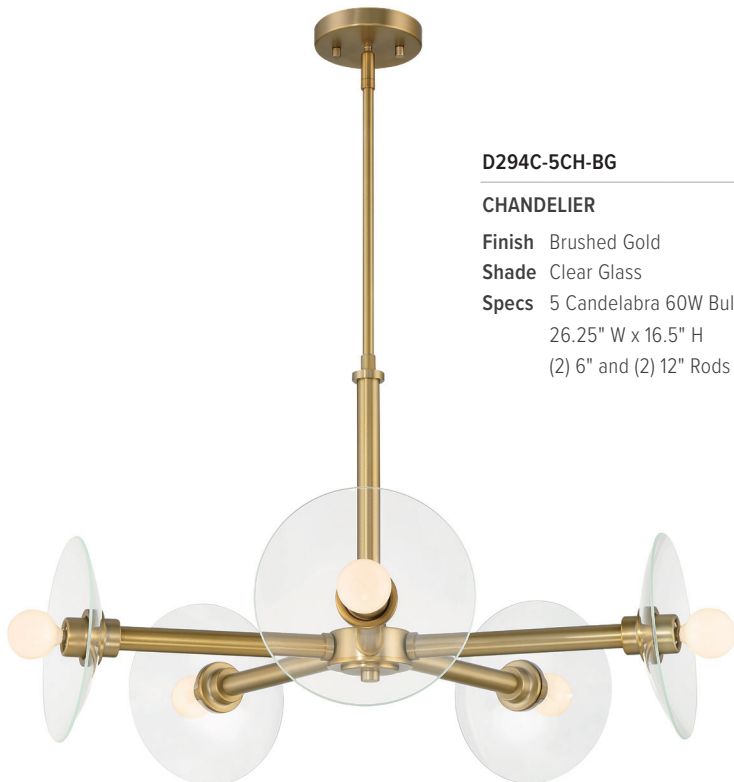

D290C-6CH-MB

CHANDELIER

Finish Matte Black
Shade Clear Glass
Specs 6 Candelabra 60W Bulbs
33.5" W x 23.5" H
(2) 6" and (2) 12" Rods Included

D294C-WS-BG

WALL SCONCE

Finish Brushed Gold

Shade Clear Glass

Specs 1 Candelabra 60W Bulb

6" W x 6" H x 4" E

Backplate: 5.25" W x 5.25" H

[Matching Bath on p.39](#)

D294M-14P-BG

PENDANT

Finish Brushed Gold

Shade Clear Glass

Specs 1 Medium 60W Bulb

14" W x 14.5" H

(2) 6" and (2) 12" Rods Included

D294C-5CH-BG

CHANDELIER

Finish Brushed Gold

Shade Clear Glass

Specs 5 Candelabra 60W Bulbs

26.25" W x 16.5" H

(2) 6" and (2) 12" Rods Included

D294C-SF-BG

SEMI FLUSH

Finish Brushed Gold

Shade Clear Glass

Specs 3 Candelabra 60W Bulbs

14.75" W x 10.75" H

D294C-IS-BG