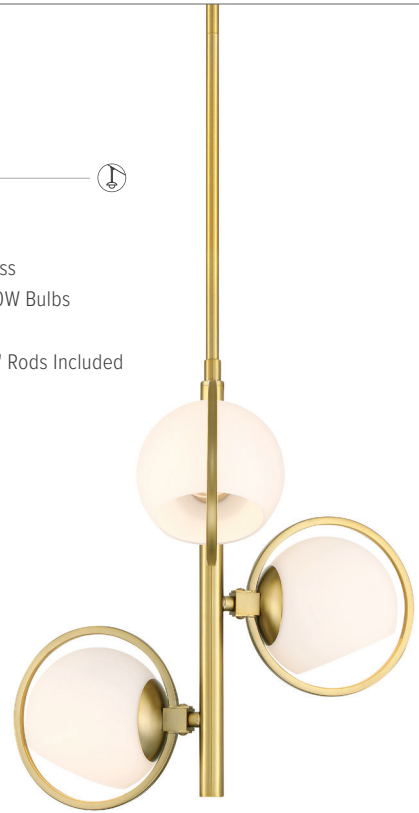

(2) 6" and (2) 12" Rods Included

D294C-SF-BG

SEMI FLUSH

Finish Brushed Gold

Shade Clear Glass

Specs 3 Candelabra 60W Bulbs

14.75" W x 10.75" H

D294C-IS-BG

ISLAND

Finish Brushed Gold

Shade Clear Glass

Specs 6 Candelabra 60W Bulbs

36" W x 8" H x 10.5" D

(4) 6" and (4) 12" Rods Included

D296C-SF-BG

SEMI FLUSH

Finish Brushed Gold

Shade Etched Opal Glass

Specs 2 Candelabra 60W Bulbs
14.75" W x 12.5" H x 5.25" D

D296C-15P-BG

PENDANT

Finish Brushed Gold

Shade Etched Opal Glass

Specs 3 Candelabra 60W Bulbs
15" W x 16" H
(2) 6" and (2) 12" Rods Included

D296C-3CH-BG

CHANDELIER

- Finish** Brushed Gold
- Shade** Etched Opal Glass
- Specs** 3 Candelabra 60W Bulbs
28" W x 17.25" H
(2) 6" and (2) 12" Rods Included

Adjustable Arms

D296C-11P-BG

PENDANT

- Finish** Brushed Gold
- Shade** Etched Opal Glass
- Specs** 1 Candelabra 60W Bulb
11.25" W x 8" H x 5.25" D
(2) 6" and (2) 12" Rods Included