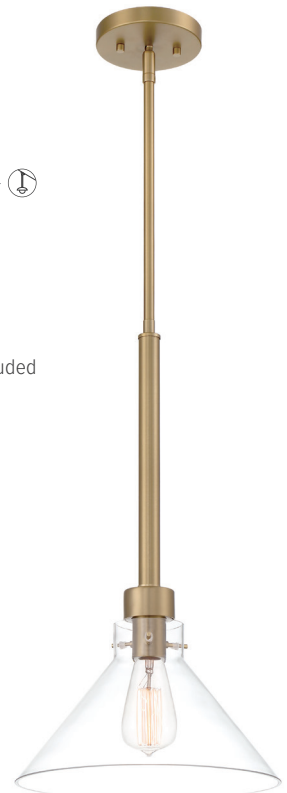

D296C-WS-BG

WALL SCONCE

- Finish** Brushed Gold
- Shade** Etched Opal Glass
- Specs** 1 Candelabra 60W Bulb
6.25" W x 20" H x 7" E
Backplate: 4.75" W x 6" H

[Matching Bath on p.38](#)

D204M-7P-BG

PENDANT

Finish Brushed Gold

Shade Clear Glass

Specs 1 Medium 60W Bulb

7" W x 20.5" H

(2) 6" and (2) 12" Rods Included

D204M-1B-BG

WALL SCONCE

Finish Brushed Gold

Shade Clear Glass

Specs 1 Medium 60W Bulb

7" W x 7.5" H x 8.75" E

Backplate: 5" W x 5" H

[Matching Bath on p.37](#)

D204M-12P-BG

PENDANT

Finish Brushed Gold

Shade Clear Glass

Specs 1 Medium 60W Bulb

12" W x 22" H

(2) 6" and (2) 12" Rods Included

D301C-14P-MB

PENDANT

Finish Matte Black

Shade Etched Opal Glass Top, Etched Glass Bottom

Specs 3 Candelabra 60W Bulbs