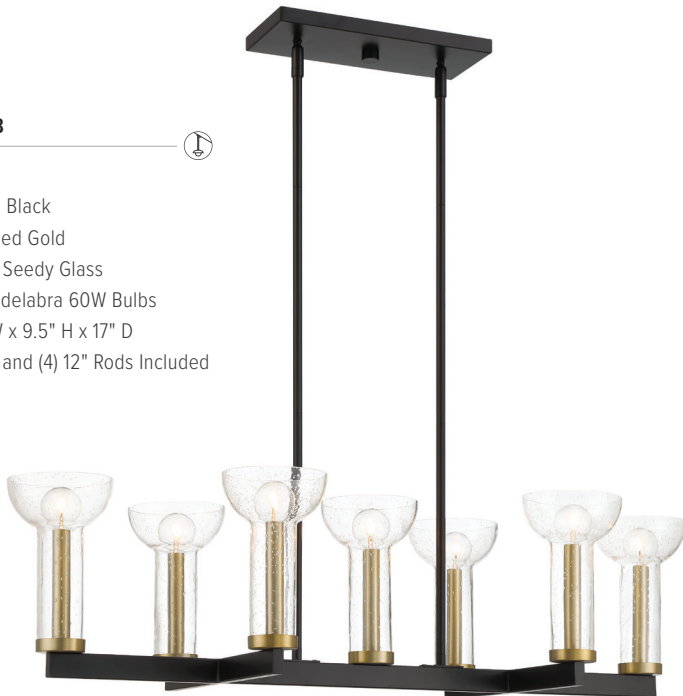

D283C-4CH-MB

CHANDELIER

Finish Matte Black

Accent Brushed Gold

Shade Clear Seedy Glass

Specs 4 Candelabra 60W Bulbs

25" W x 9.5" H

(2) 6" and (2) 12" Rods Included

D283C-IS-MB

ISLAND

Finish Matte Black

Accent Brushed Gold

Shade Clear Seedy Glass

Specs 7 Candelabra 60W Bulbs

38" W x 9.5" H x 17" D

(4) 6" and (4) 12" Rods Included

D283M-SF-MB

SEMI FLUSH

Finish Matte Black

Accent Brushed Gold

Shade Clear Seedy Glass

Specs 1 Medium 60W Bulb

14" W x 9" H

D283M-10P-MB

PENDANT

Finish Matte Black

Accent Brushed Gold

Shade Clear Seedy Glass

Specs 1 Medium 60W Bulb

10" W x 15.25" H

(2) 6" and (2) 12" Rods Included

D283M-14P-MB