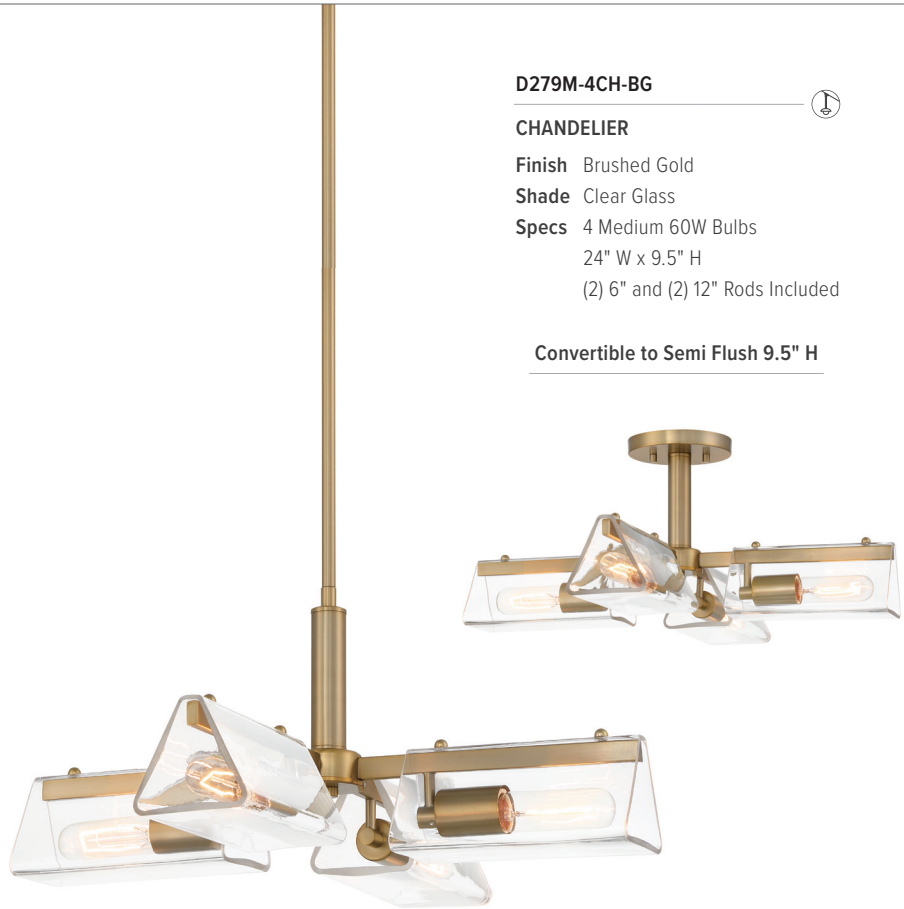

PENDANT

Finish Matte Black

Accent Brushed Gold

Shade Clear Seedy Glass

Specs 1 Medium 60W Bulb

14" W x 15.25" H

(2) 6" and (2) 12" Rods Included

D280M-SF-OSB

CHANDELIER

Finish Old Satin Brass

Specs 8 Medium 60W Bulbs
30" W x 13.5" H
(2) 6" and (2) 12" Rods Included

D280M-WS-OSB

WALL SCONCE

Finish Old Satin Brass

Specs 1 Medium 60W Bulb
5.25" W x 11.5" H x 4.5" E
Backplate: 5.25" W x 5.25" H

D279M-2WS-BG

WALL SCONCE

Finish Brushed Gold
Shade Clear Glass
Specs 2 Medium 60W Bulbs
 4.5" W x 22.25" H x 5.5" E
 Backplate: 4.5" W x 5.5" H

D279M-4CH-BG

CHANDELIER

Finish Brushed Gold
Shade Clear Glass
Specs 4 Medium 60W Bulbs
 24" W x 9.5" H
 (2) 6" and (2) 12" Rods Included

Convertible to Semi Flush 9.5" H

D279M-IS-BG

ISLAND

Finish Brushed Gold
Shade Clear Glass
Specs 4 Medium 60W Bulbs
 40.25" W x 8.5" H x 4" D
 (2) 6" and (2) 12" Rods Included

D279M-9P-BG

PENDANT

Finish Brushed Gold
Shade Clear Glass
Specs 3 Medium 60W Bulbs
 9.5" W x 14" H
 (2) 6" and (2) 12" Rods Included