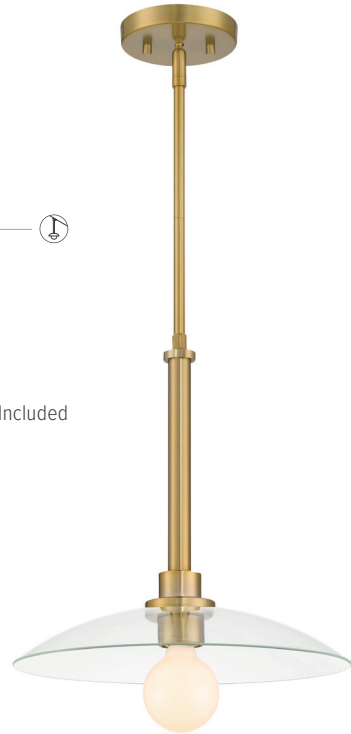

PENDANT

Finish Matte Black

Accent Brushed Gold

Shade Clear Seedy Glass

Specs 1 Medium 60W Bulb

10" W x 15.25" H

(2) 6" and (2) 12" Rods Included

D283M-14P-MB

D290C-6CH-MB

CHANDELIER

Finish Matte Black
Shade Clear Glass
Specs 6 Candelabra 60W Bulbs
33.5" W x 23.5" H
(2) 6" and (2) 12" Rods Included

D294C-WS-BG

WALL SCONCE

Finish Brushed Gold

Shade Clear Glass

Specs 1 Candelabra 60W Bulb

6" W x 6" H x 4" E

Backplate: 5.25" W x 5.25" H

[Matching Bath on p.39](#)

D294M-14P-BG

PENDANT

Finish Brushed Gold

Shade Clear Glass

Specs 1 Medium 60W Bulb

14" W x 14.5" H

(2) 6" and (2) 12" Rods Included

D294C-5CH-BG

CHANDELIER

Finish Brushed Gold

Shade Clear Glass

Specs 5 Candelabra 60W Bulbs

26.25" W x 16.5" H