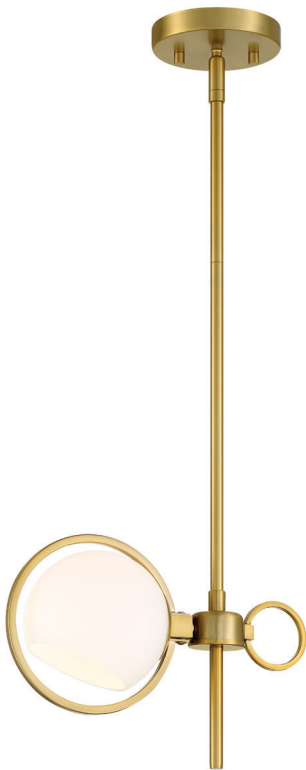

ISLAND

Finish Brushed Gold

Shade Clear Glass

Specs 6 Candelabra 60W Bulbs

36" W x 8" H x 10.5" D

(4) 6" and (4) 12" Rods Included

D296C-SF-BG

SEMI FLUSH

Finish Brushed Gold

Shade Etched Opal Glass

Specs 2 Candelabra 60W Bulbs
14.75" W x 12.5" H x 5.25" D

D296C-15P-BG

PENDANT

Finish Brushed Gold

Shade Etched Opal Glass

Specs 3 Candelabra 60W Bulbs
15" W x 16" H
(2) 6" and (2) 12" Rods Included

D296C-3CH-BG

CHANDELIER

- Finish** Brushed Gold
- Shade** Etched Opal Glass
- Specs** 3 Candelabra 60W Bulbs
28" W x 17.25" H
(2) 6" and (2) 12" Rods Included

Adjustable Arms

D296C-11P-BG

PENDANT

- Finish** Brushed Gold
- Shade** Etched Opal Glass
- Specs** 1 Candelabra 60W Bulb
11.25" W x 8" H x 5.25" D
(2) 6" and (2) 12" Rods Included

D296C-WS-BG

WALL SCONCE

- Finish** Brushed Gold
- Shade** Etched Opal Glass
- Specs** 1 Candelabra 60W Bulb
6.25" W x 20" H x 7" E
Backplate: 4.75" W x 6" H

[Matching Bath on p.38](#)

D204M-7P-BG

PENDANT

Finish Brushed Gold