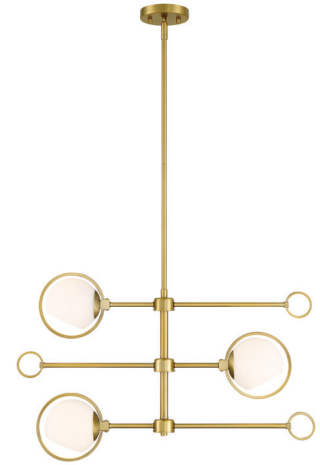

(2) 6" and (2) 12" Rods Included

D294C-SF-BG

SEMI FLUSH

Finish Brushed Gold

Shade Clear Glass

Specs 3 Candelabra 60W Bulbs

14.75" W x 10.75" H

D294C-IS-BG

ISLAND

Finish Brushed Gold

Shade Clear Glass

Specs 6 Candelabra 60W Bulbs

36" W x 8" H x 10.5" D

(4) 6" and (4) 12" Rods Included

D296C-SF-BG

SEMI FLUSH

Finish Brushed Gold

Shade Etched Opal Glass

Specs 2 Candelabra 60W Bulbs
14.75" W x 12.5" H x 5.25" D

D296C-15P-BG

PENDANT

Finish Brushed Gold

Shade Etched Opal Glass

Specs 3 Candelabra 60W Bulbs
15" W x 16" H
(2) 6" and (2) 12" Rods Included

D296C-3CH-BG

CHANDELIER

- Finish** Brushed Gold
- Shade** Etched Opal Glass
- Specs** 3 Candelabra 60W Bulbs
28" W x 17.25" H
(2) 6" and (2) 12" Rods Included

Adjustable Arms

D296C-11P-BG

PENDANT

- Finish** Brushed Gold
- Shade** Etched Opal Glass
- Specs** 1 Candelabra 60W Bulb
11.25" W x 8" H x 5.25" D
(2) 6" and (2) 12" Rods Included