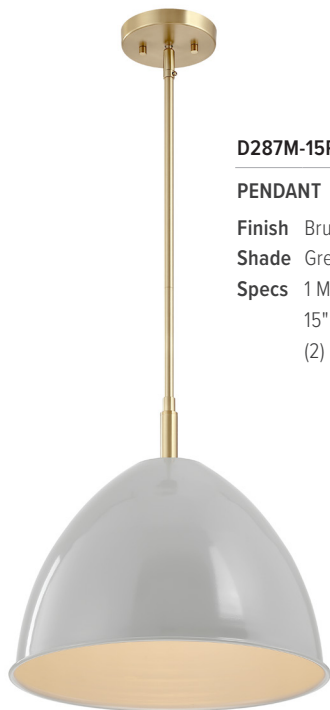

PENDANT

Finish Matte Black

Accent Brushed Gold

Shade Clear Seedy Glass

Specs 1 Medium 60W Bulb

10" W x 15.25" H

(2) 6" and (2) 12" Rods Included

D283M-14P-MB

D287M-WS-BG

WALL SCONCE

Finish Brushed Gold

Shade Grey Sky

Specs 1 Medium 60W Bulb

5.25" W x 8" H x 6" E

Backplate: 5.25" W x 5.25" H

[Matching Bath on p.40](#)

D287M-SF-BG

SEMI FLUSH

Finish Brushed Gold

Shade Grey Sky

Specs 1 Medium 60W Bulb

8.25" W x 9" H

D287M-15P-BG

PENDANT

Finish Brushed Gold

Shade Grey Sky

Specs 1 Medium 60W Bulb

15" W x 14.5" H

(2) 6" and (2) 12" Rods Included

D287M-10CH-BG

CHANDELIER

Finish Brushed Gold