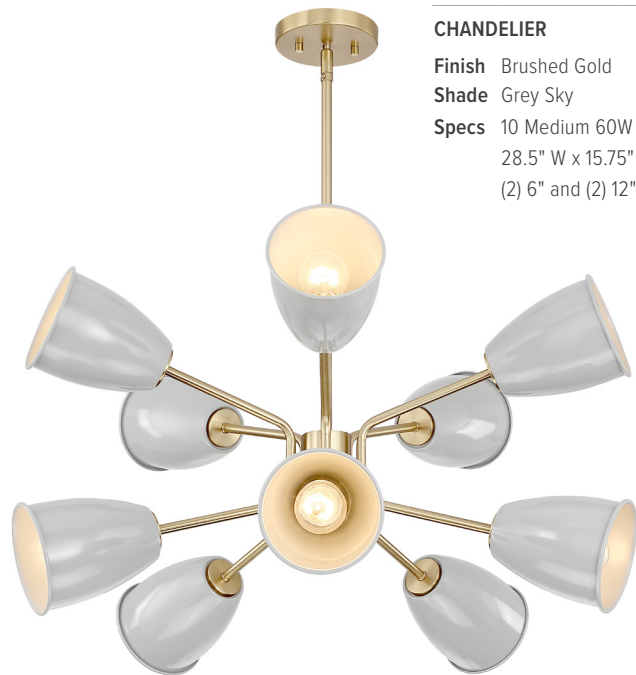

PENDANT

Finish Matte Black

Accent Brushed Gold

Shade Clear Seedy Glass

Specs 1 Medium 60W Bulb

10" W x 15.25" H

(2) 6" and (2) 12" Rods Included

D283M-14P-MB

D287M-SF-BG

SEMI FLUSH

Finish Brushed Gold

Shade Grey Sky

Specs 1 Medium 60W Bulb

8.25" W x 9" H

D287M-15P-BG

PENDANT

Finish Brushed Gold

Shade Grey Sky

Specs 1 Medium 60W Bulb

15" W x 14.5" H

(2) 6" and (2) 12" Rods Included

D287M-10CH-BG

CHANDELIER

Finish Brushed Gold

Shade Grey Sky

Specs 10 Medium 60W Bulbs

28.5" W x 15.75" H

(2) 6" and (2) 12" Rods Included

D290C-2WS-MB

WALL SCONCE

Finish Matte Black
Shade Clear Glass
Specs 2 Candelabra 60W Bulbs
 5.25" W x 16.75" H x 5.5" E
 Backplate: 5.25" W x 5.25" H