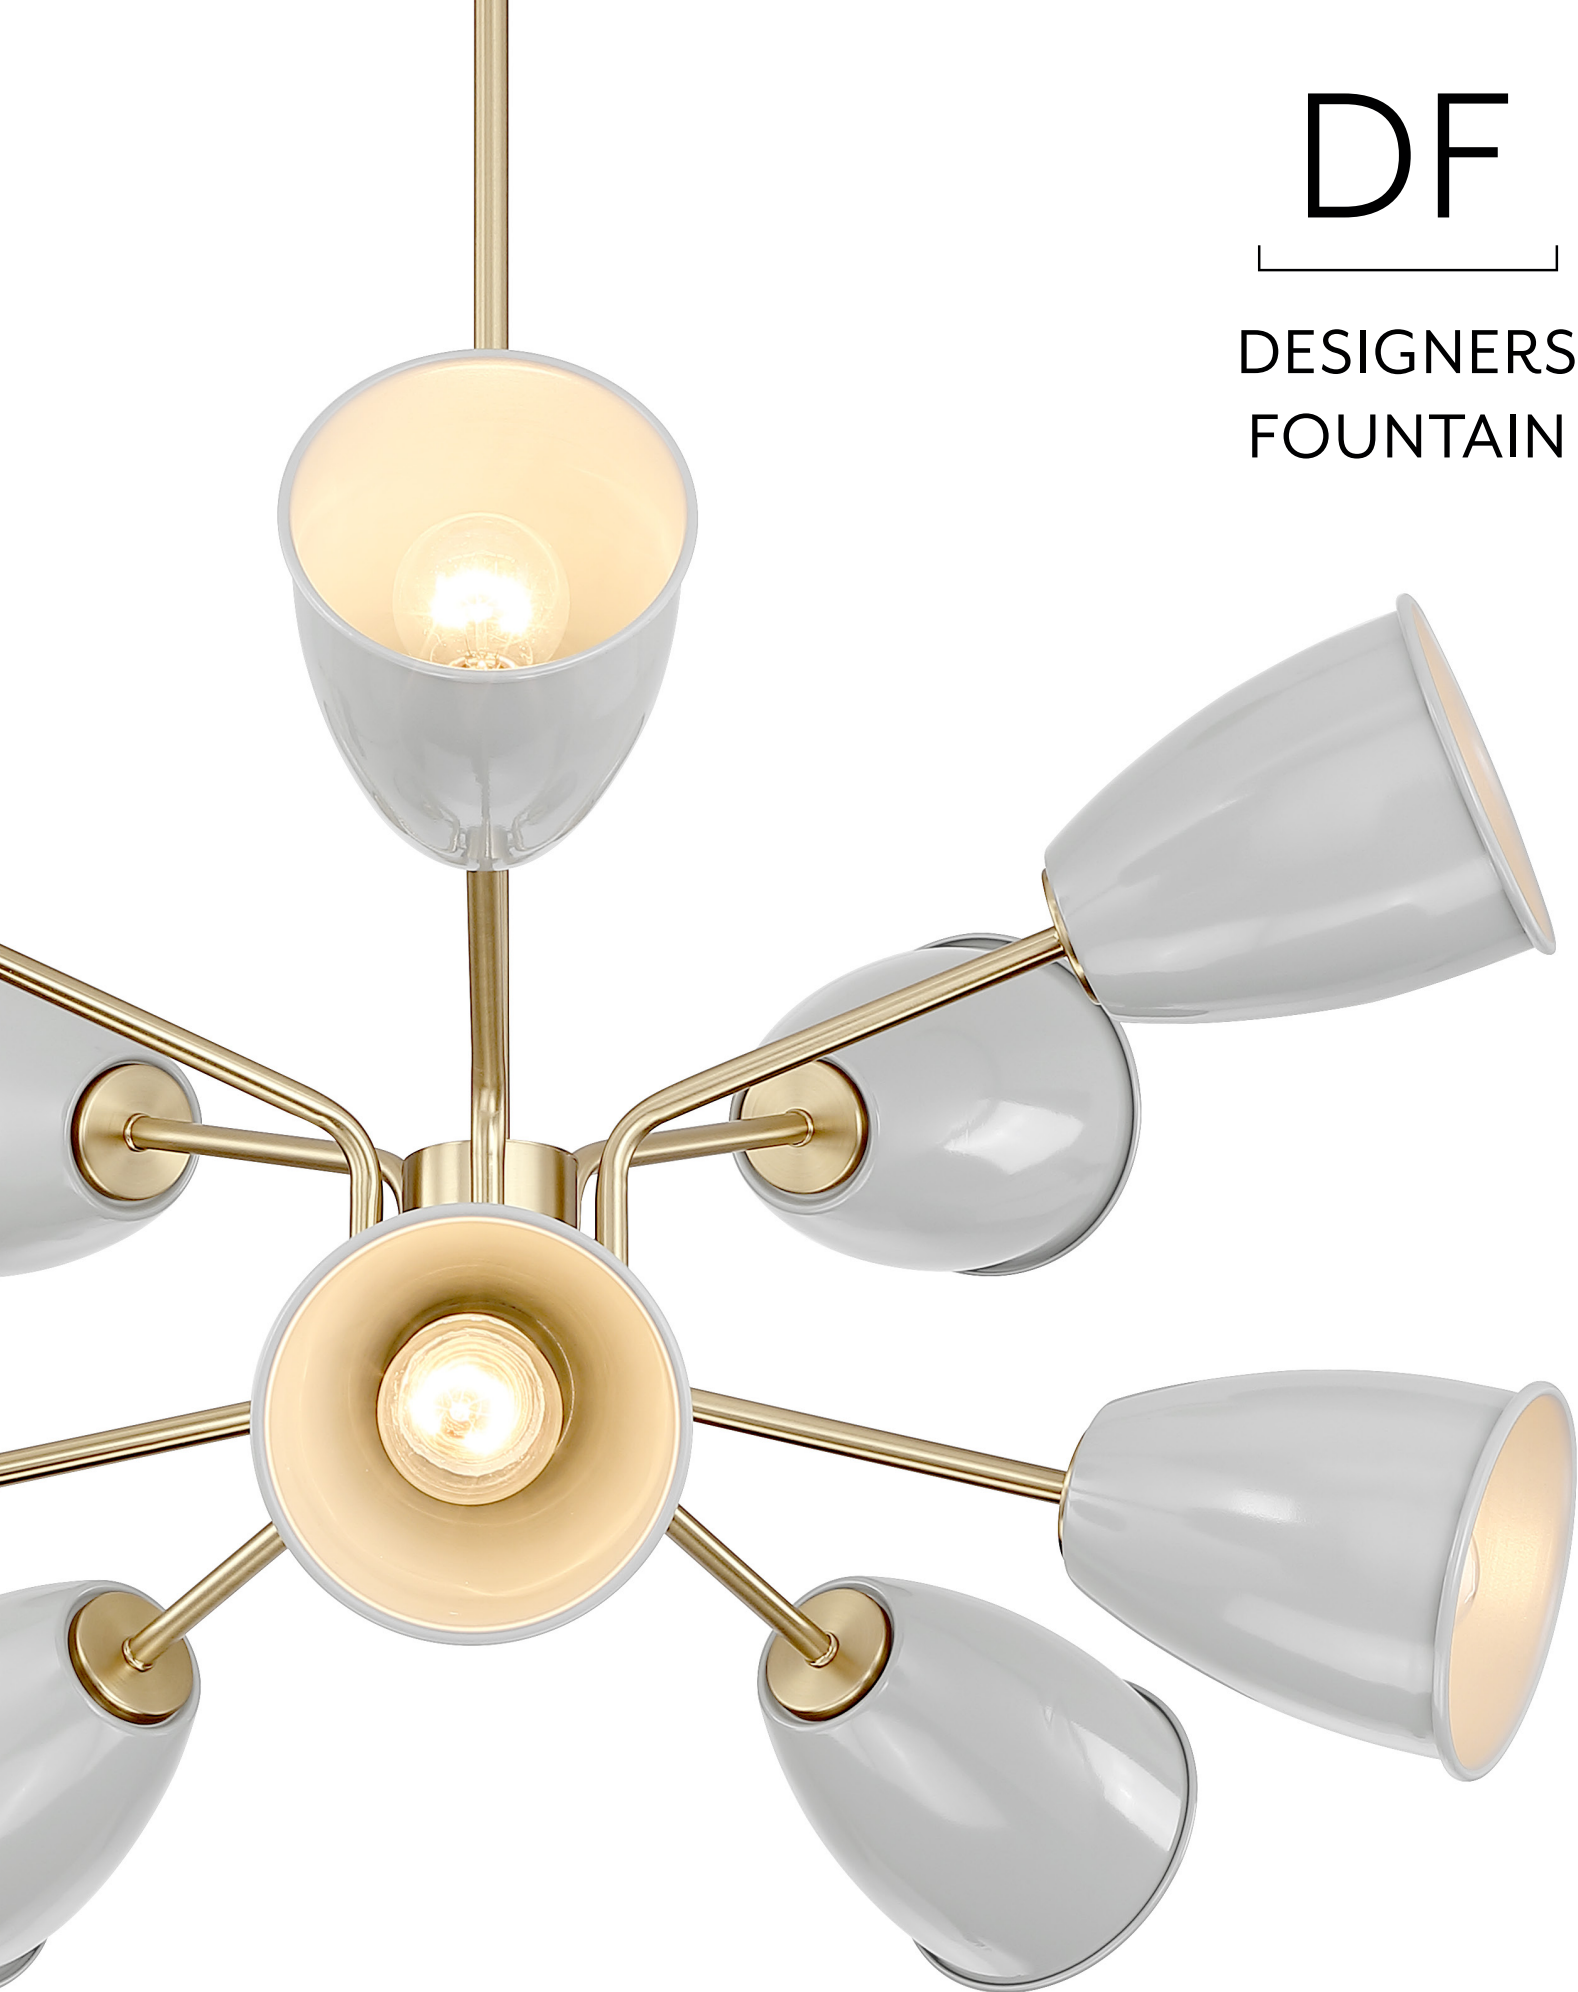

DF

DESIGNERS
FOUNTAIN