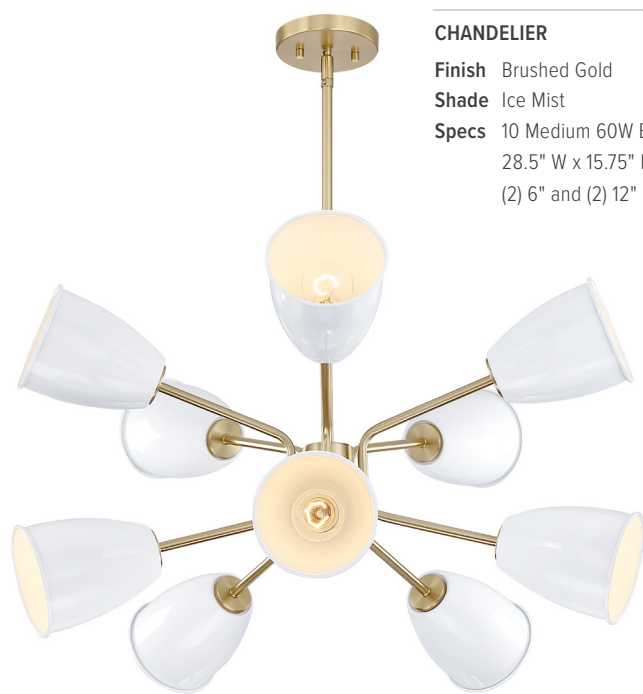

D300M-15P-BG

PENDANT

Finish Brushed Gold
Shade Ice Mist
Specs 1 Medium 60W Bulb
15" W x 14.5" H
(2) 6" and (2) 12" Rods Included

D300M-10CH-BG

CHANDELIER

Finish Brushed Gold
Shade Ice Mist
Specs 10 Medium 60W Bulbs
28.5" W x 15.75" H
(2) 6" and (2) 12" Rods Included

D300M-WS-BG

WALL SCONCE

Finish Brushed Gold
Shade Ice Mist
Specs 1 Medium 60W Bulb
5.25" W x 8" H x 6" E
Backplate: 5.25" W x 5.25" H

[Matching Bath on p.41](#)

D300M-SF-BG

SEMI FLUSH

Finish Brushed Gold
Shade Ice Mist
Specs 1 Medium 60W Bulb
8.25" W x 9" H