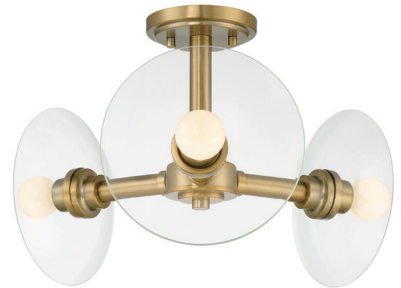

6" W x 6" H x 4" E

Backplate: 5.25" W x 5.25" H

[Matching Bath on p.39](#)

D294M-14P-BG

PENDANT

Finish Brushed Gold

Shade Clear Glass

Specs 1 Medium 60W Bulb

14" W x 14.5" H

(2) 6" and (2) 12" Rods Included

D294C-5CH-BG

CHANDELIER

Finish Brushed Gold

Shade Clear Glass

Specs 5 Candelabra 60W Bulbs

26.25" W x 16.5" H

(2) 6" and (2) 12" Rods Included

D294C-SF-BG

SEMI FLUSH

Finish Brushed Gold

Shade Clear Glass

Specs 3 Candelabra 60W Bulbs

14.75" W x 10.75" H

D294C-IS-BG