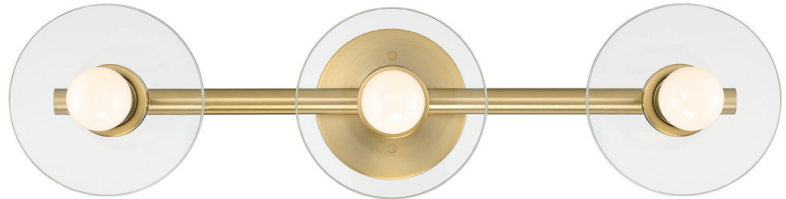

Finish Brushed Gold

Shade Etched Opal Glass

Specs 1 Candelabra 60W Bulb

6.25" W x 20" H x 7" E

Backplate: 4.75" W x 6" H

D296C-3B-BG

3 LIGHT VANITY

Finish Brushed Gold

Shade Etched Opal Glass

Specs 3 Candelabra 60W Bulbs

23.75" W x 8.25" H x 7" E

Backplate: 8" W x 4.75" H

MATCHING COLLECTION ON P. 18

D294C-WS-BG**WALL SCONCE****Finish** Brushed Gold**Shade** Clear Glass**Specs** 1 Candelabra 60W Bulb

6" W x 6" H x 4" E

Backplate: 5.25" W x 5.25" H

**D294C-3B-BG****VANITY****Finish** Brushed Gold**Shade** Clear Glass**Specs** 3 Candelabra 60W Bulbs

24" W x 6" H x 4.5" E

Backplate: 5.25" W x 5.25" H

MATCHING COLLECTION ON P. 15